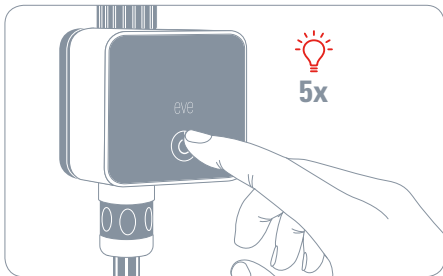

Frekventni opseg: MHz: 2402 - 2480 MHz

RF snaga: 3 dBm EIRP

Temperaturni raspon: 3 °C - 50 °C

Proizvod: 10EAI8101, 10EAI4101 • Model: 20EAI8101, 20EAI4101 • Deo: 51EAI9901

Please keep your HomeKit Setup Code in a safe place. You need it to securely add Eve to your home, and nobody but you has a copy.