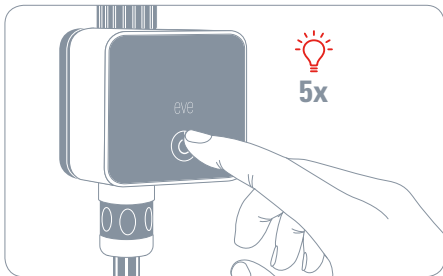

Intervalul de frecvență: MHz: 2402 - 2480 MHz

Putere RF: 3 dBm EIRP

Intervalul de temperatură: 3°C - 50°C

Produs: 10EAI8101, 10EAI4101 • Model: 20EAI8101, 20EAI4101 • Piesă: 51EAI9901

Please keep your HomeKit Setup Code in a safe place. You need it to securely add Eve to your home, and nobody but you has a copy.