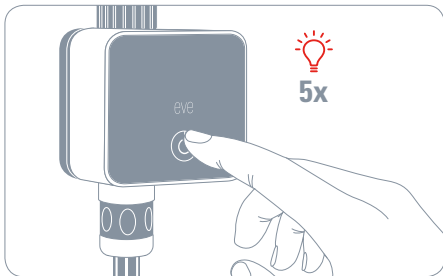

Frekvenču diapazons: 2402 - 2480 MHz

RF jauda: 3 dBm EIRP

Temperatūras diapazons: 3 °C - 50 °C

Produkts: 10EAI8101, 10EAI4101 • Modelis: 20EAI8101, 20EAI4101 • Partija: 51EAI9901

Please keep your HomeKit Setup Code in a safe place.  
You need it to securely add Eve to your home, and  
nobody but you has a copy.